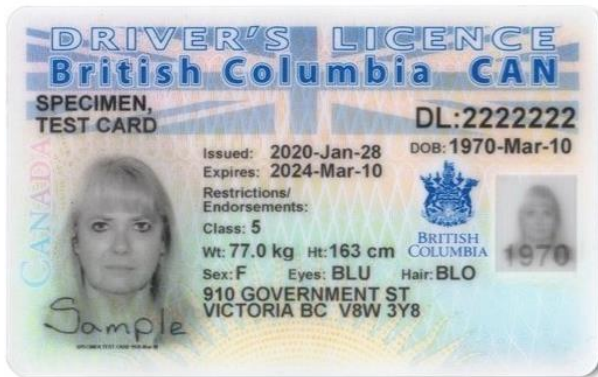

NEW CARD - FRONT

Line of vertical microprint adjacent to "Canada"

"Canada" blue rather than rainbow-coloured & script is cursive

Microprint no longer below primary signature (now located adjacent to Canada)

Address repositioned to the centre top of card

Position of Coat of Arms shifted to the right

"W" indicator moved above CLI lens

Data fields re-ordered in centre bottom of card

CLI lens no longer square and contains secondary photo, cardholder birthdate & signature