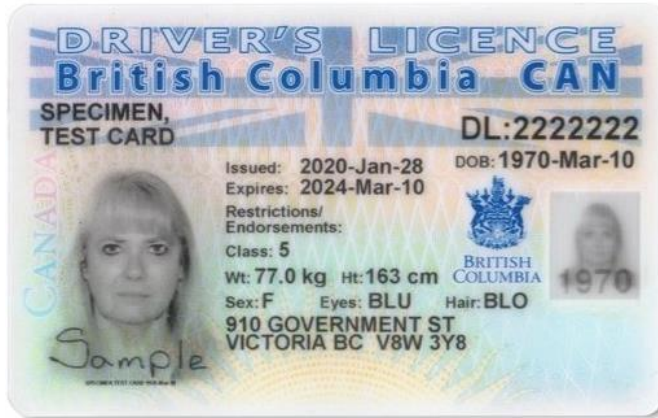

SIDE-BY-SIDE COMPARISON

CURRENT

NEW

Front