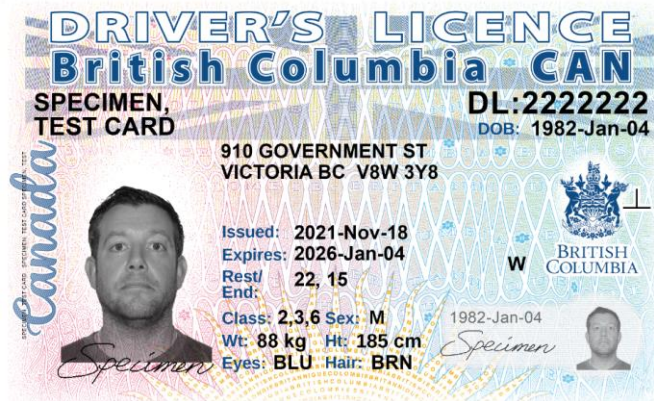

SIDE-BY-SIDE COMPARISON

CURRENT

NEW

Front