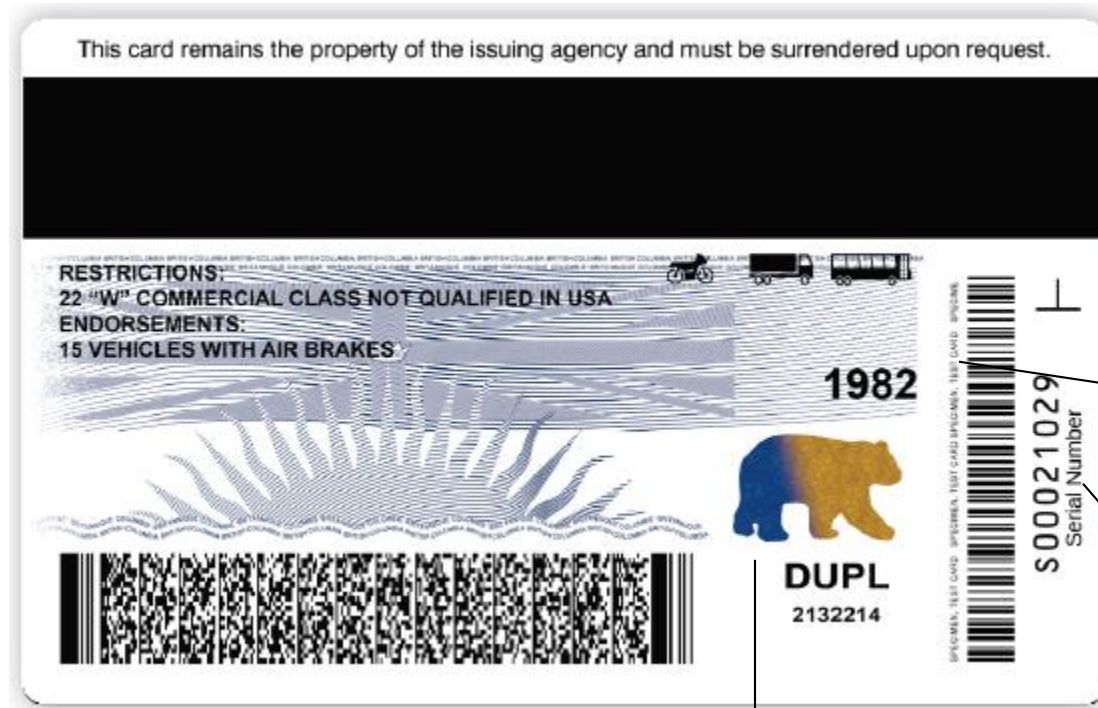

NEW CARD - FRONT

Line of vertical microprint adjacent to "Canada"

"Canada" blue rather than rainbow-coloured & script is cursive

Microprint no longer below primary signature (now located adjacent to Canada)

Address repositioned to the centre top of card

Position of Coat of Arms shifted to the right

"W" indicator moved above CLI lens

Data fields re-ordered in centre bottom of card

CLI lens no longer square and contains secondary photo, cardholder birthdate & signature

## NEW CARD - REVERSE

Microprint  
above 1D  
barcode

Card serial  
number labelled

Animal symbol in a two-  
toned colour scheme  
rather than black

Current Card

This information is provided for the sole benefit of our stakeholders and is not to be distributed, disseminated or posted publicly